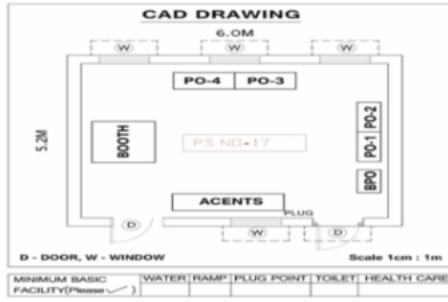

Nazri Naksha

Google Map View

Polling Station Building Front View

Polling Station Front View

Cad View

Key MAP View