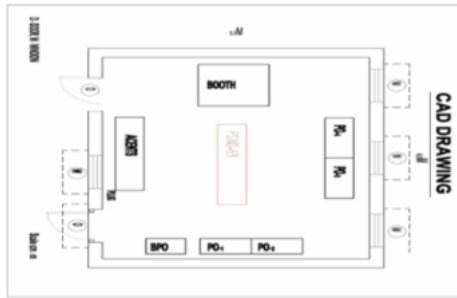

Nazri Naksha

Google Map View

Polling Station Building Front View

Polling Station Front View

Cad View

Key MAP View