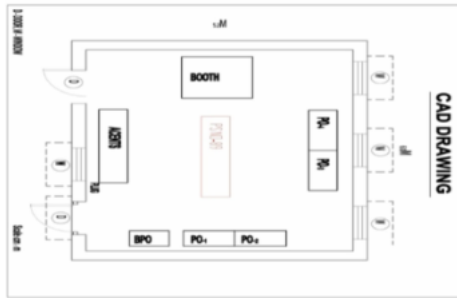

Nazri Naksha

Google Map View

Polling Station Building Front View

Polling Station Front View

Cad View

Key MAP View