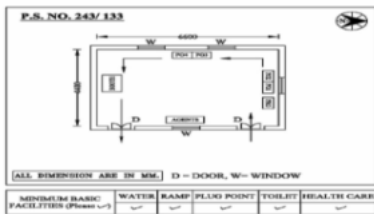

Nazri Naksha

Google Map View

Polling Station Building Front View

Polling Station Front View

Cad View

Key MAP View