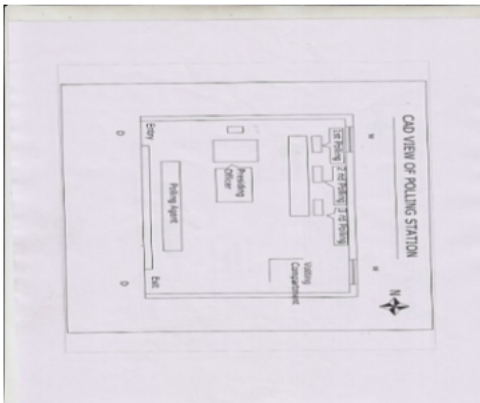

Nazri Naksha

Google Map View

Polling Station Building Front View

Polling Station Front View

Cad View

Key MAP View