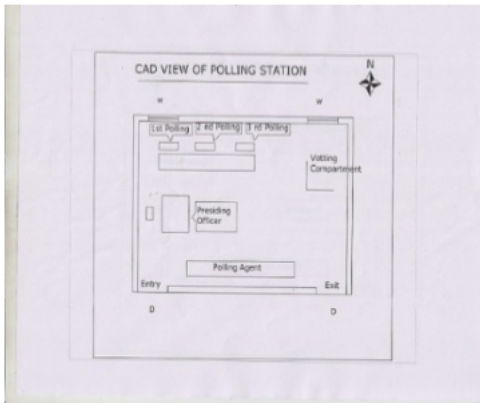

Nazri Naksha

Google Map View

Polling Station Building Front View

Polling Station Front View

Cad View

Key MAP View