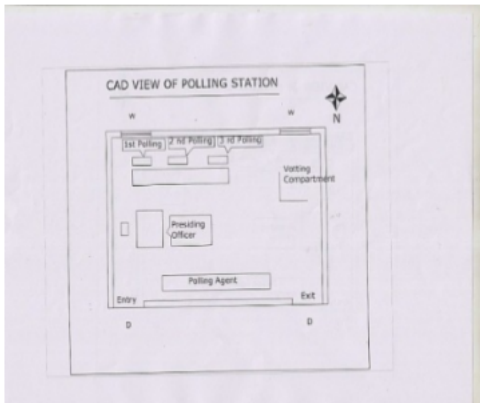

Nazri Naksha

Google Map View

Polling Station Building Front View

Polling Station Front View

Cad View

Key MAP View