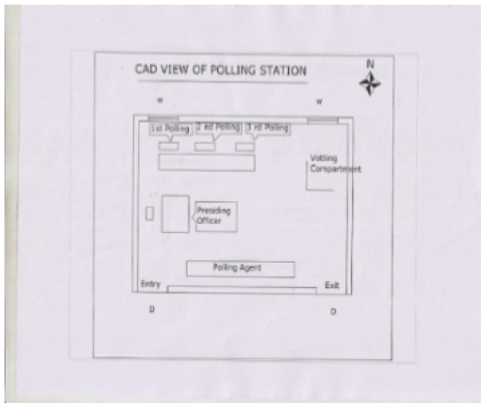

Nazri Naksha

Google Map View

Polling Station Building Front View

Polling Station Front View

Cad View

Key MAP View