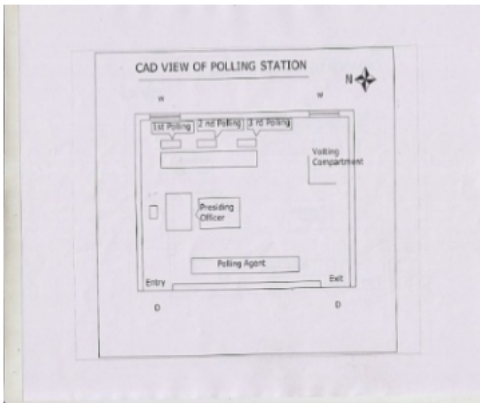

Nazri Naksha

Google Map View

Polling Station Building Front View

Polling Station Front View

Cad View

Key MAP View