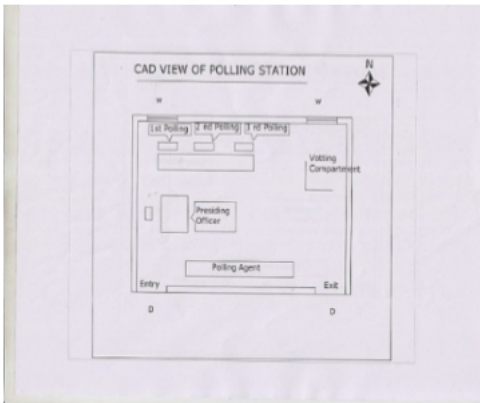

Nazri Naksha

Google Map View

Polling Station Building Front View

Polling Station Front View

Cad View

Key MAP View