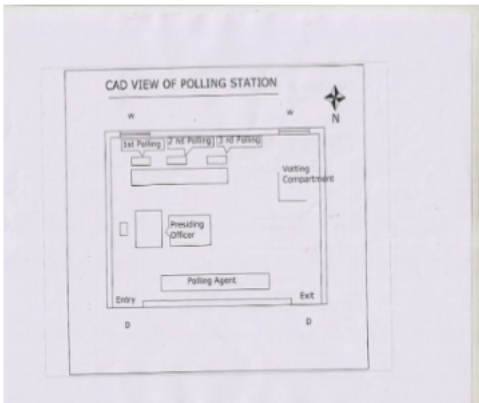

Nazri Naksha

Google Map View

Polling Station Building Front View

Polling Station Front View

Cad View

Key MAP View