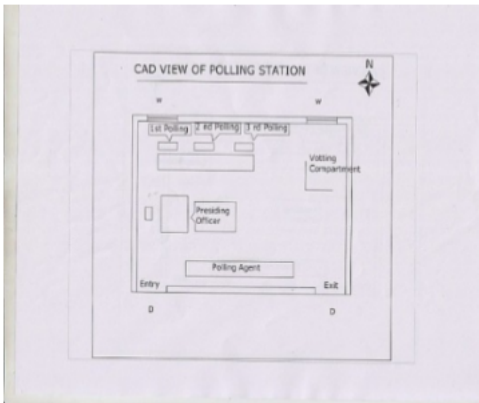

Nazri Naksha

Google Map View

Polling Station Building Front View

Polling Station Front View

Cad View

Key MAP View