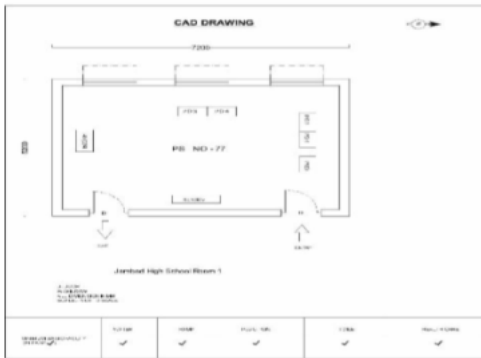

Nazri Naksha

Google Map View

Polling Station Building Front View

Polling Station Front View

Cad View

Key MAP View