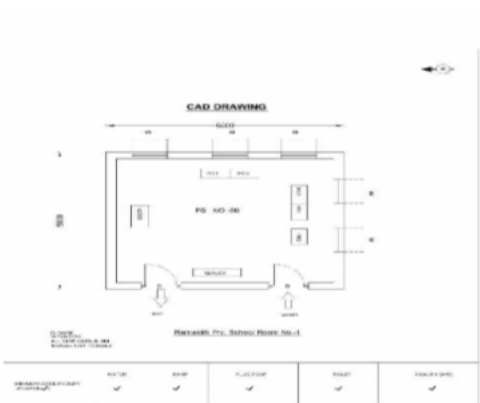

Nazri Naksha

Google Map View

Polling Station Building Front View

Polling Station Front View

Cad View

Key MAP View