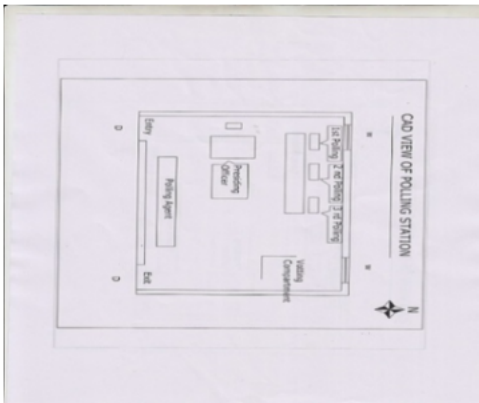

Nazri Naksha

Google Map View

Polling Station Building Front View

Powered by MapCam

Polling Station Front View

Cad View

Key MAP View