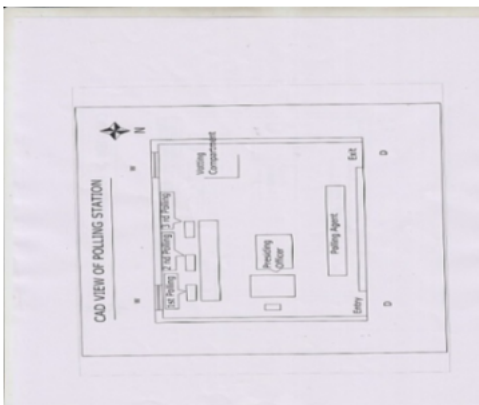

Nazri Naksha

Google Map View

Polling Station Building Front View

Polling Station Front View

Cad View

Key MAP View