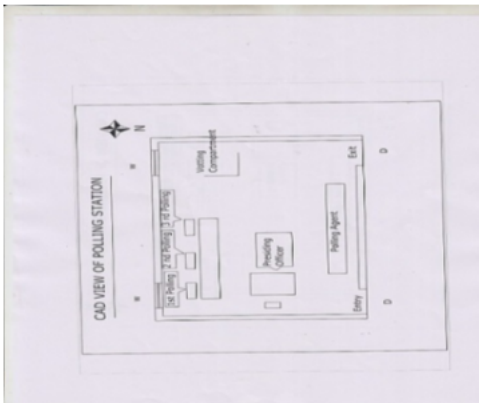

Nazri Naksha

Google Map View

Polling Station Building Front View

Powered by NoteCam

Polling Station Front View

REDMI NOTE 7S
48MP DUAL CAMERA

Cad View

Key MAP View