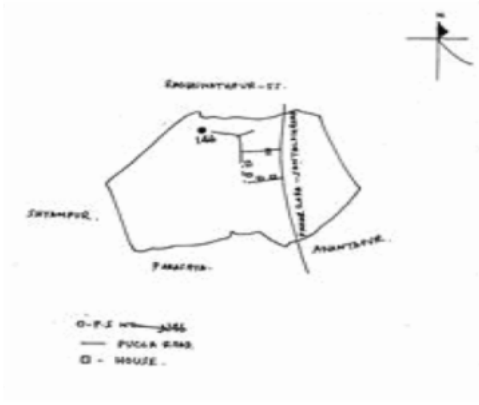

Nazri Naksha

Google Map View