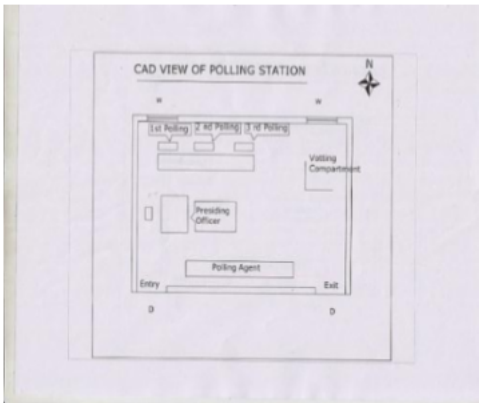

Nazri Naksha

Google Map View

Polling Station Building Front View

Polling Station Front View

Cad View

Key MAP View