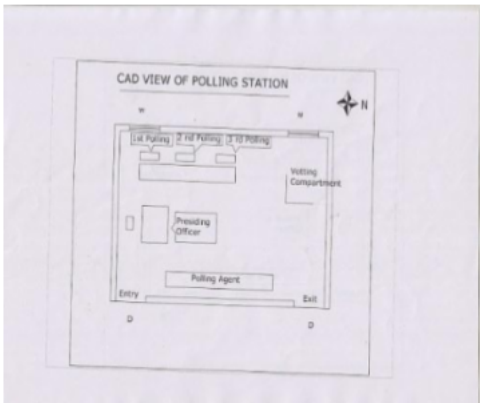

Nazri Naksha

Google Map View

Polling Station Building Front View

Polling Station Front View

Cad View

Key MAP View