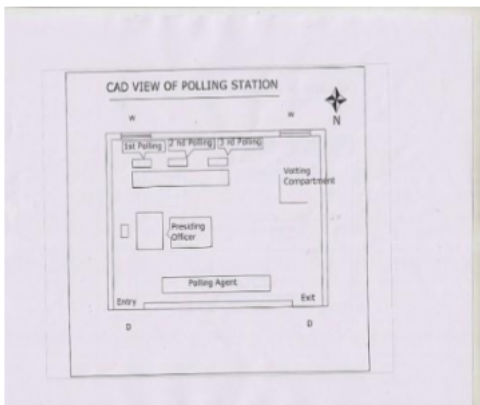

Nazri Naksha

Google Map View

Polling Station Building Front View

Polling Station Front View

Cad View

Key MAP View