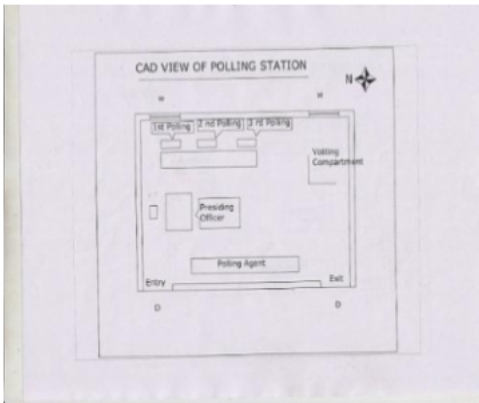

Nazri Naksha

Google Map View

Polling Station Building Front View

Polling Station Front View

Cad View

Key MAP View