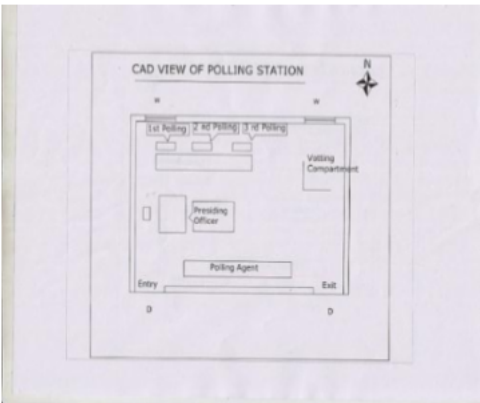

Nazri Naksha

Google Map View

Polling Station Building Front View

Polling Station Front View

Cad View

Key MAP View