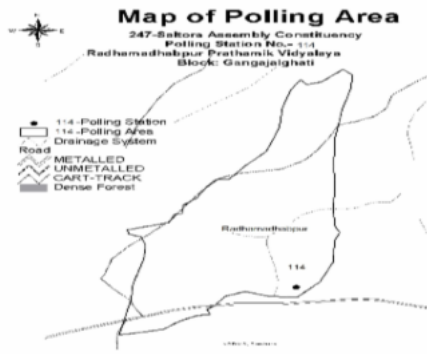

Nazri Naksha

Google Map View