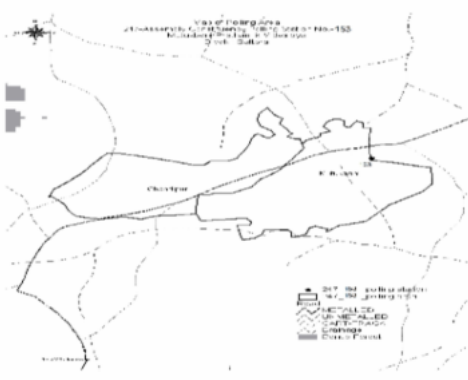

Nazri Naksha

Google Map View