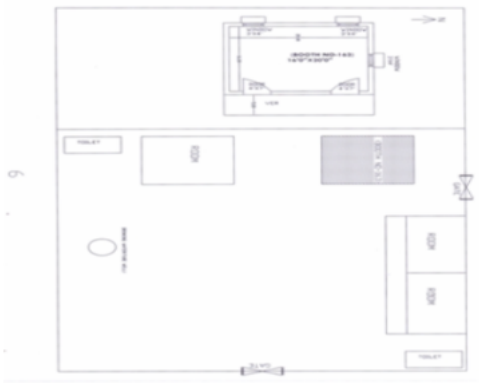

Nazri Naksha

Google Map View

Polling Station Building Front View

Polling Station Front View

Cad View

Key MAP View