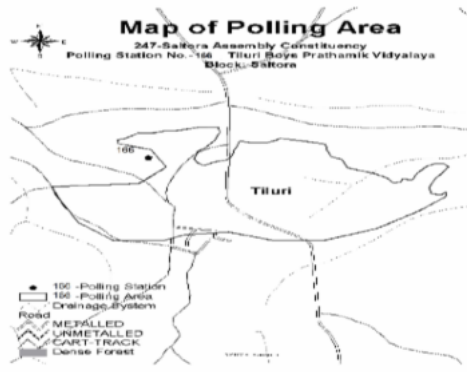

Nazri Naksha

Google Map View