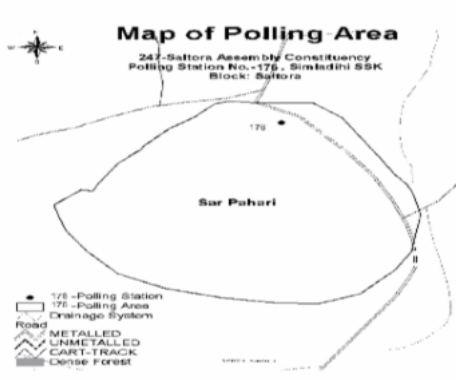

Nazri Naksha

Google Map View