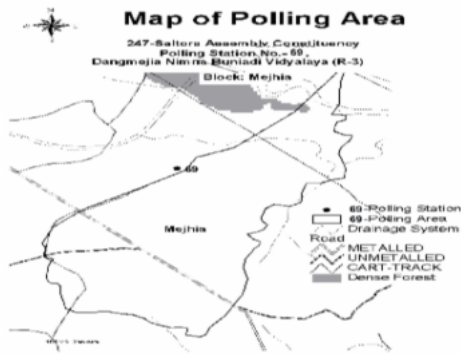

Nazri Naksha

Google Map View