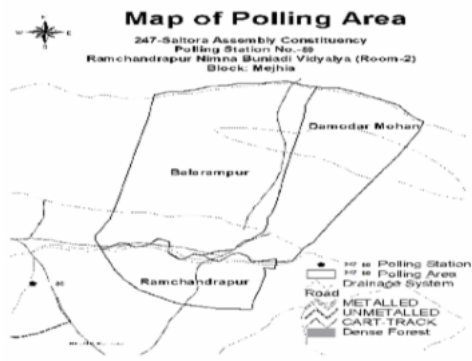

Nazri Naksha

Google Map View