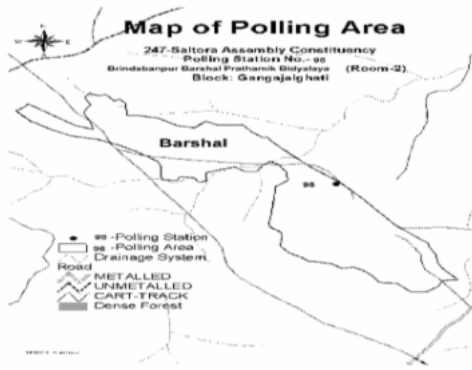

Nazri Naksha

Google Map View