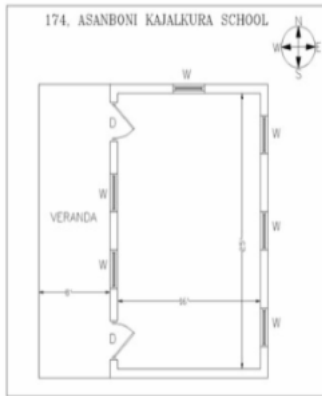

Nazri Naksha

Google Map View

Polling Station Building Front View

Polling Station Front View

Cad View

Key MAP View