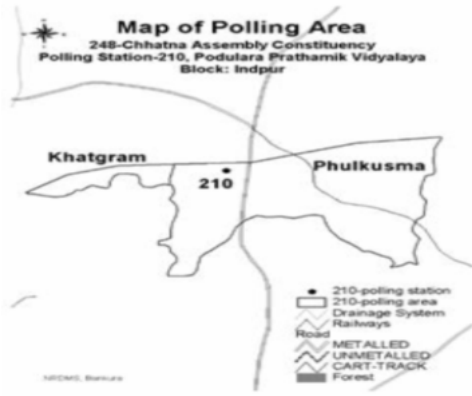

Nazri Naksha

Google Map View