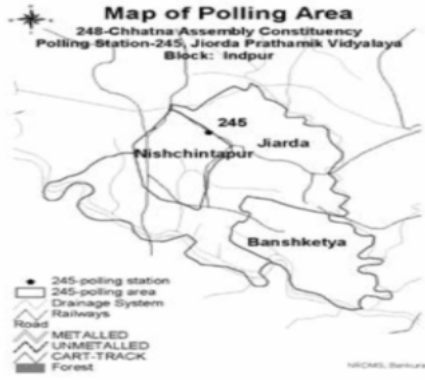

Nazri Naksha

Google Map View