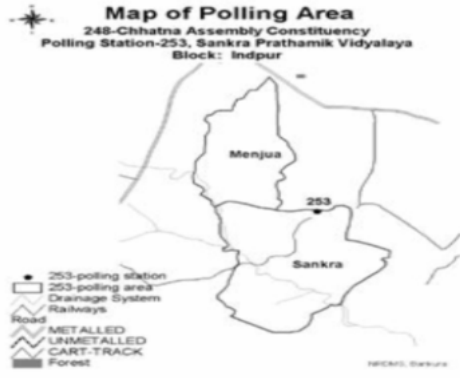

Nazri Naksha

Google Map View