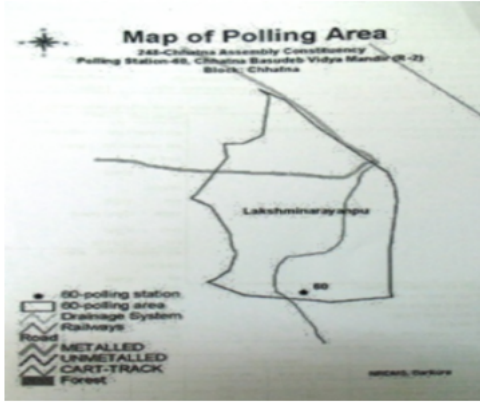

Polling Station Building Front View

Nazri Naksha