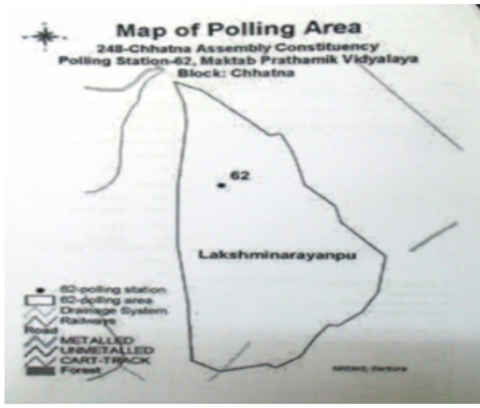

Polling Station Building Front View

Nazri Naksha