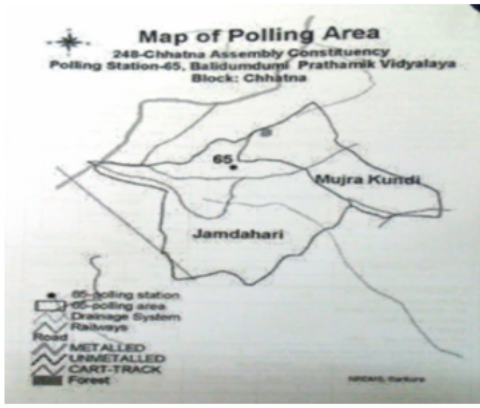

Polling Station Building Front View

Nazri Naksha