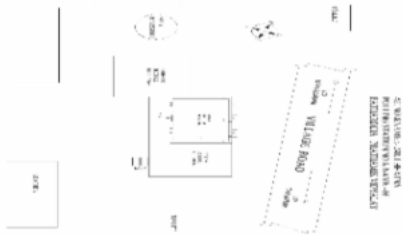

Cad View

Key MAP View

AC NO & NAME :- 248, CHHATNA
POLLING STATION NO & NAME:- 66
PATHARDIHA, PRATHAMIK VIDYALAY