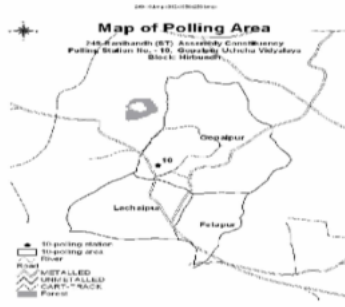

Nazri Naksha

Google Map View

Polling Station Building Front View

Polling Station Front View

Cad View

Key MAP View