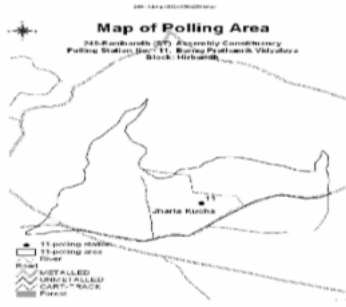

Nazri Naksha

Google Map View

Polling Station Building Front View

Polling Station Front View

Cad View

Key MAP View