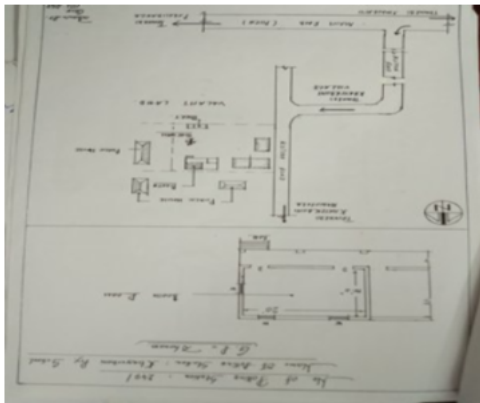

Nazri Naksha

Google Map View

Polling Station Building Front View

Polling Station Front View

Cad View

Key MAP View