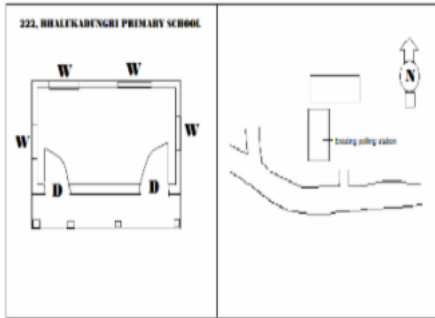

Nazri Naksha

Google Map View

Polling Station Building Front View

Polling Station Front View

Cad View

Key MAP View