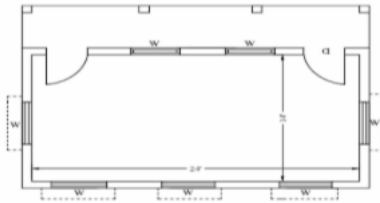

Cad View

279, SATNALA PRIMARY SCHOOL.