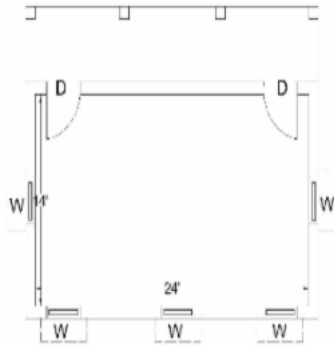

Cad View

280.CHHENDAPATHAR PRIMARY SCHOOL