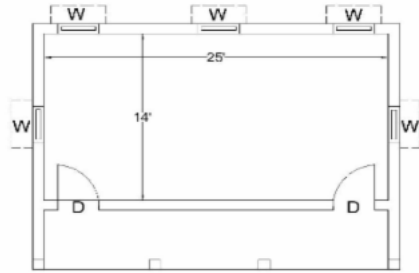

Cad View

281. DHANJHAR PRIMARY SCHOOL