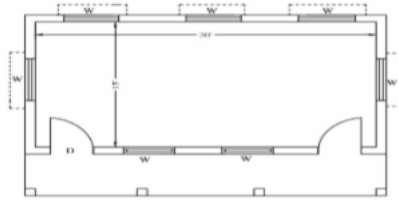

Cad View

284, CHHOTOTUNG PURNAPANI PRIMARY SCHOOL