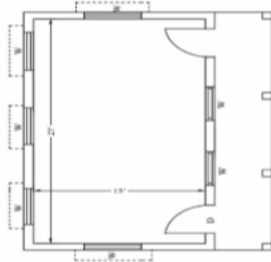

Cad View

285, DHAJURI PRIMARY SCHOOL