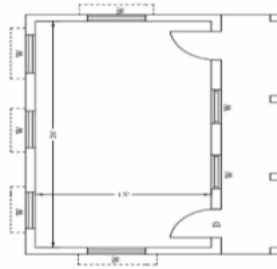

Cad View

287, KHARUJHORE PRIMARY SCHOOL