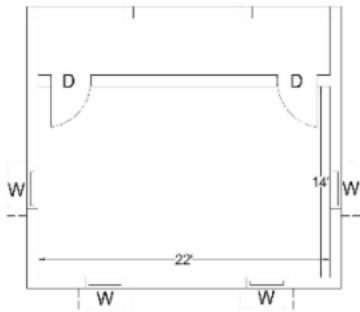

Cad View

289. DANGARDA PRIMARY SCHOOL